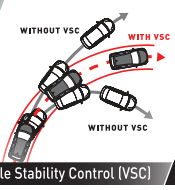

Push Start/Stop Button

Smart Entry with Smart Key

Semi-bucket Seats (Style Type)

15" Alloy Rims

GXtra

Audio System with USB

Reverse Sensors

Retractable Side Mirrors