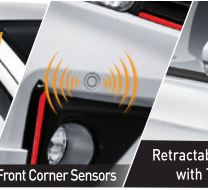

Technologies for better and smoother drives.

Smart Entry with Smart Key

Push Start/Stop Button

Multimedia System with Navigation & "Smart Link"

Reverse Camera

Audio Control

Disclaimer: Specifications are based on AV variant.

VARIANT COMPARISON

AV

Multimedia System with Navigation & "Smart Link"

Advanced Safety Assist (A.S.A.) 2.0

Reverse Camera

14" Alloy Rims

SE

Audio System with USB & Bluetooth

Solar & Security Window Film

Front Corner Sensors

Retractable Side Mirrors with Turn Signals

Semi-bucket Seats (SE Type)

14" Alloy Rims

STYLE

Audio System with USB

Meter Combination (White Illumination)

Push Start/Stop Button

Smart Entry with Smart Key

Semi-bucket Seats (Style Type)

15" Alloy Rims

GXtra

Audio System with USB

Reverse Sensors

Retractable Side Mirrors