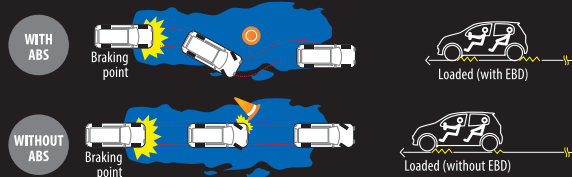

eco 22.5km/l
ECO-DRIVING

The EEV engine is built to improve fuel consumption, as well as to reduce levels of vibration and noise.

SMART EXTERIOR

Design that aren't just nice to see, but also nice to drive in.

Spoiler

Side Skirtings

Retractable Side Mirrors with Turn Signals

14" Alloy Rims

Front Bumper

SMART SAFETY

Keep everyone safe, including those surrounding your car.

Advanced Safety Assist (A.S.A.) 2.0

ISOFIX System

Vehicle Stability Control (VSC)

Traction Control (TRC)

Anti-lock Braking System (ABS) with Electronic Brake Distribution (EBD)

Disclaimer: Specifications are based on AV variant.

SMART INTERIOR

Technologies for better and smoother drives.

Smart Entry with Smart Key

Push Start/Stop Button

Multimedia System with Navigation & "Smart Link"

Reverse Camera

Audio Control

Disclaimer: Specifications are based on AV variant.